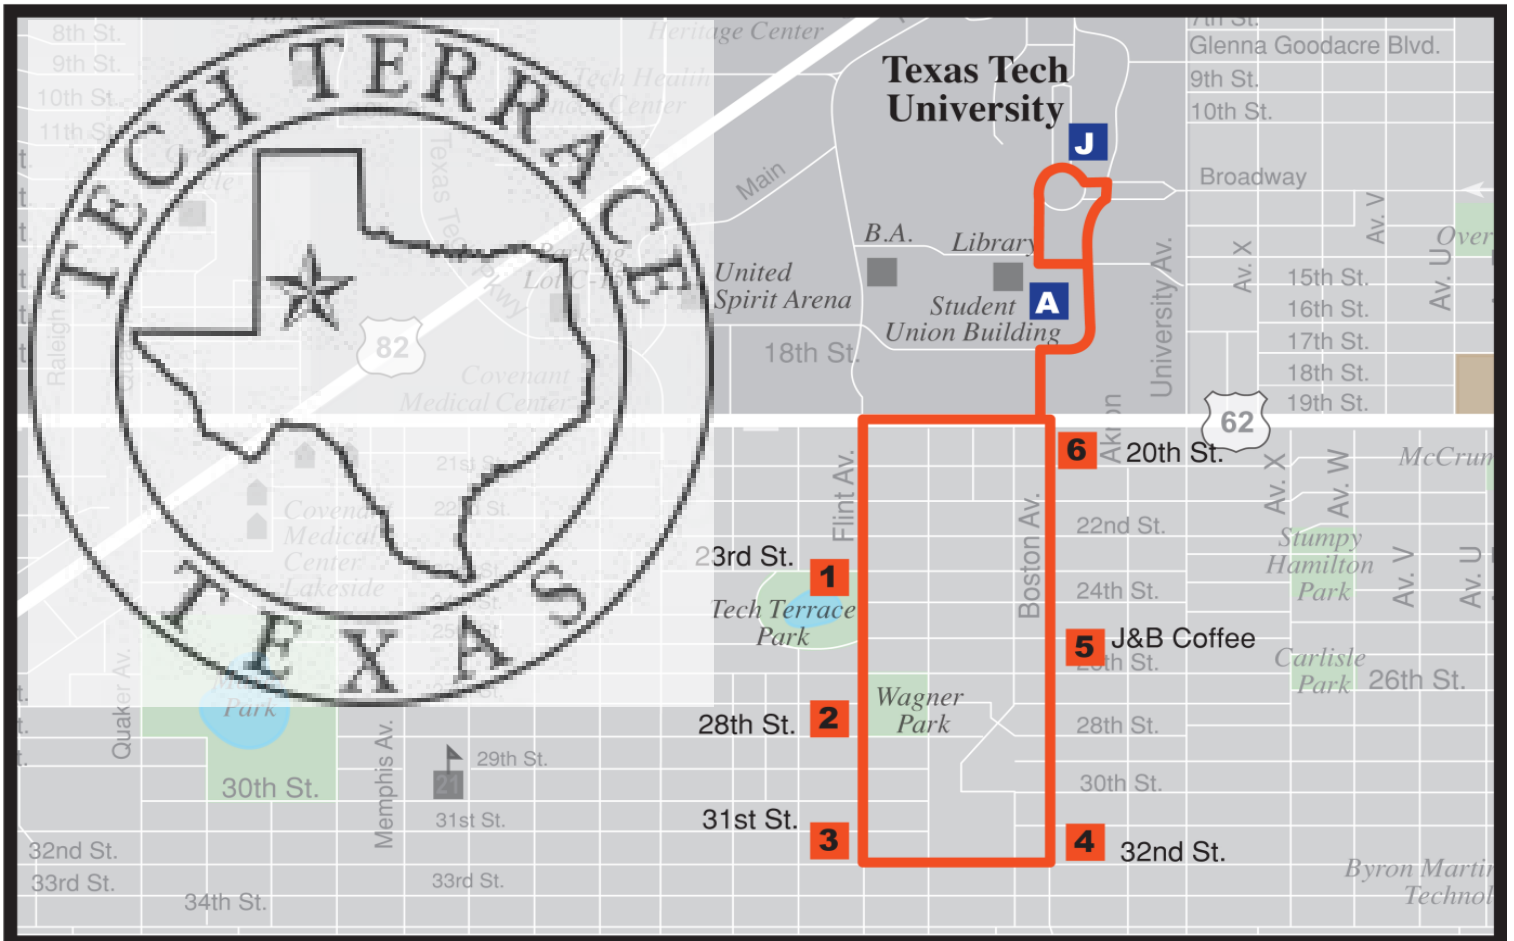

Texas Tech Terrace Route

Tech Terrace Park	Wagner Park	Flint & 31st	31st & Boston	26th & Boston	20th & Boston	Holden Hall	Sub
7:25 AM	7:27 AM	7:29 AM	7:30 AM	7:31 AM	7:32 AM	7:35 AM	7:38 AM
7:34 AM	7:36 AM	7:38 AM	7:39 AM	7:40 AM	7:41 AM	7:44 AM	7:47 AM
7:43 AM	7:45 AM	7:47 AM	7:48 AM	7:49 AM	7:50 AM	7:53 AM	7:56 AM
7:52 AM	7:54 AM	7:56 AM	7:57 AM	7:58 AM	7:59 AM	8:02 AM	8:05 AM
8:01 AM	8:03 AM	8:05 AM	8:06 AM	8:07 AM	8:08 AM	8:11 AM	8:14 AM
8:10 AM	8:12 AM	8:14 AM	8:15 AM	8:16 AM	8:17 AM	8:20 AM	8:23 AM
8:19 AM	8:21 AM	8:23 AM	8:24 AM	8:25 AM	8:26 AM	8:29 AM	8:32 AM
8:28 AM	8:30 AM	8:32 AM	8:33 AM	8:34 AM	8:35 AM	8:38 AM	8:41 AM
8:37 AM	8:39 AM	8:41 AM	8:42 AM	8:43 AM	8:44 AM	8:47 AM	8:50 AM
8:46 AM	8:48 AM	8:50 AM	8:51 AM	8:52 AM	8:53 AM	8:56 AM	8:59 AM
8:55 AM	8:57 AM	8:59 AM	9:00 AM	9:01 AM	9:02 AM	9:05 AM	9:08 AM
9:04 AM	9:06 AM	9:08 AM	9:09 AM	9:10 AM	9:11 AM	9:14 AM	9:17 AM
9:13 AM	9:15 AM	9:17 AM	9:18 AM	9:19 AM	9:20 AM	9:23 AM	9:26 AM
9:22 AM	9:24 AM	9:26 AM	9:27 AM	9:28 AM	9:29 AM	9:32 AM	9:35 AM
9:31 AM	9:33 AM	9:35 AM	9:36 AM	9:37 AM	9:38 AM	9:41 AM	9:44 AM
9:40 AM	9:42 AM	9:44 AM	9:45 AM	9:46 AM	9:47 AM	9:50 AM	9:53 AM
9:49 AM	9:51 AM	9:53 AM	9:54 AM	9:55 AM	9:56 AM	9:59 AM	10:02 AM
9:58 AM	10:00 AM	10:02 AM	10:03 AM	10:04 AM	10:05 AM	10:08 AM	10:11 AM
10:07 AM	10:09 AM	10:11 AM	10:12 AM	10:13 AM	10:14 AM	10:17 AM	10:20 AM
10:16 AM	10:18 AM	10:20 AM	10:21 AM	10:22 AM	10:23 AM	10:26 AM	10:29 AM
10:25 AM	10:27 AM	10:29 AM	10:30 AM	10:31 AM	10:32 AM	10:35 AM	10:38 AM
10:34 AM	10:36 AM	10:38 AM	10:39 AM	10:40 AM	10:41 AM	10:44 AM	10:47 AM
10:43 AM	10:45 AM	10:47 AM	10:48 AM	10:49 AM	10:50 AM	10:53 AM	10:56 AM
10:52 AM	10:54 AM	10:56 AM	10:57 AM	10:58 AM	10:59 AM	11:02 AM	11:05 AM
11:01 AM	11:03 AM	11:05 AM	11:06 AM	11:07 AM	11:08 AM	11:11 AM	11:14 AM
11:10 AM	11:12 AM	11:14 AM	11:15 AM	11:16 AM	11:17 AM	11:20 AM	11:23 AM
11:19 AM	11:21 AM	11:23 AM	11:24 AM	11:25 AM	11:26 AM	11:29 AM	11:32 AM
11:28 AM	11:30 AM	11:32 AM	11:33 AM	11:34 AM	11:35 AM	11:38 AM	11:41 AM
11:37 AM	11:39 AM	11:41 AM	11:42 AM	11:43 AM	11:44 AM	11:47 AM	11:50 AM
11:46 AM	11:48 AM	11:50 AM	11:51 AM	11:52 AM	11:53 AM	11:56 AM	11:59 AM