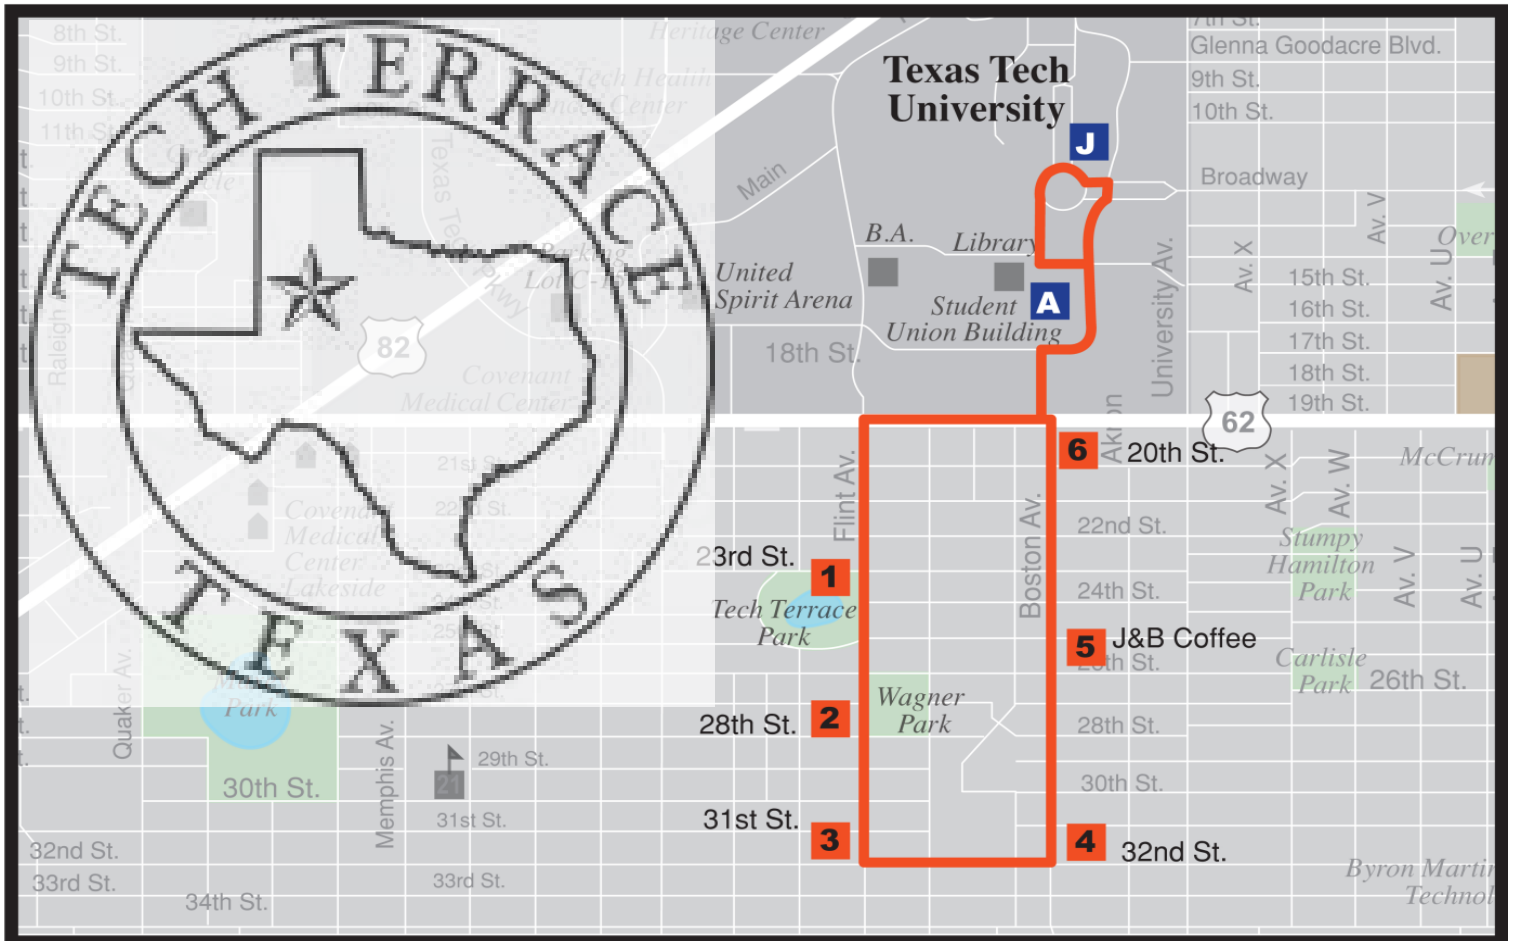

Texas Tech Terrace Route

Tech Terrace Park	Wagner Park	Flint & 31st	31st & Boston	26th & Boston	20th & Boston	Holden Hall	Sub
11:55 AM	11:57 AM	11:59 AM	12:00 PM	12:01 PM	12:02 PM	12:05 PM	12:08 PM
12:04 PM	12:06 PM	12:08 PM	12:09 PM	12:10 PM	12:11 PM	12:14 PM	12:17 PM
12:13 PM	12:15 PM	12:17 PM	12:18 PM	12:19 PM	12:20 PM	12:23 PM	12:26 PM
12:22 PM	12:24 PM	12:26 PM	12:27 PM	12:28 PM	12:29 PM	12:32 PM	12:35 PM
12:31 PM	12:33 PM	12:35 PM	12:36 PM	12:37 PM	12:38 PM	12:41 PM	12:44 PM
12:40 PM	12:42 PM	12:44 PM	12:45 PM	12:46 PM	12:47 PM	12:50 PM	12:53 PM
12:49 PM	12:51 PM	12:53 PM	12:54 PM	12:55 PM	12:56 PM	12:59 PM	1:02 PM
12:58 PM	1:00 PM	1:02 PM	1:03 PM	18 Minute Headways after this point			
1:07 PM	1:09 PM	1:11 PM	1:12 PM	1:13 PM	1:14 PM	1:17 PM	1:20 PM
1:25 PM	1:27 PM	1:29 PM	1:30 PM	1:31 PM	1:32 PM	1:35 PM	1:38 PM
1:43 PM	1:45 PM	1:47 PM	1:48 PM	1:49 PM	1:50 PM	1:53 PM	1:56 PM
2:01 PM	2:03 PM	2:05 PM	2:06 PM	2:07 PM	2:08 PM	2:11 PM	2:14 PM
2:19 PM	2:21 PM	2:23 PM	2:24 PM	2:25 PM	2:26 PM	2:29 PM	2:32 PM
2:37 PM	2:39 PM	2:41 PM	2:42 PM	2:43 PM	2:44 PM	2:47 PM	2:50 PM
2:55 PM	2:57 PM	2:59 PM	3:00 PM	3:01 PM	3:02 PM	3:05 PM	3:08 PM
3:13 PM	3:15 PM	3:17 PM	3:18 PM	3:19 PM	3:20 PM	3:23 PM	3:26 PM
3:31 PM	3:33 PM	3:35 PM	3:36 PM	3:37 PM	3:38 PM	3:41 PM	3:44 PM
3:49 PM	3:51 PM	3:53 PM	3:54 PM	3:55 PM	3:56 PM	3:59 PM	4:02 PM
4:07 PM	4:09 PM	4:11 PM	4:12 PM	4:13 PM	4:14 PM	4:17 PM	4:20 PM
4:25 PM	4:27 PM	4:29 PM	4:30 PM	4:31 PM	4:32 PM	4:35 PM	4:38 PM
4:43 PM	4:45 PM	4:47 PM	4:48 PM	4:49 PM	4:50 PM	4:53 PM	4:56 PM
5:01 PM	5:03 PM	5:05 PM	5:06 PM	5:07 PM	5:08 PM	5:11 PM	5:14 PM
5:19 PM	5:21 PM	5:23 PM	5:24 PM	5:25 PM	5:26 PM	5:29 PM	5:32 PM
5:37 PM	5:39 PM	5:41 PM	5:42 PM	5:43 PM	5:44 PM	5:47 PM	5:50 PM
5:55 PM	5:57 PM	5:59 PM	6:00 PM	6:01 PM	6:02 PM	6:05 PM	6:08 PM
6:13 PM	6:15 PM	6:17 PM	6:18 PM	6:19 PM	6:20 PM	6:23 PM	6:26 PM
6:31 PM	6:33 PM	6:35 PM	6:36 PM	6:37 PM	6:38 PM	6:41 PM	6:44 PM
6:49 PM	6:51 PM	6:53 PM	6:54 PM	6:55 PM	6:56 PM	6:59 PM	7:02 PM
7:07 PM	7:09 PM	7:11 PM	7:12 PM	7:13 PM			